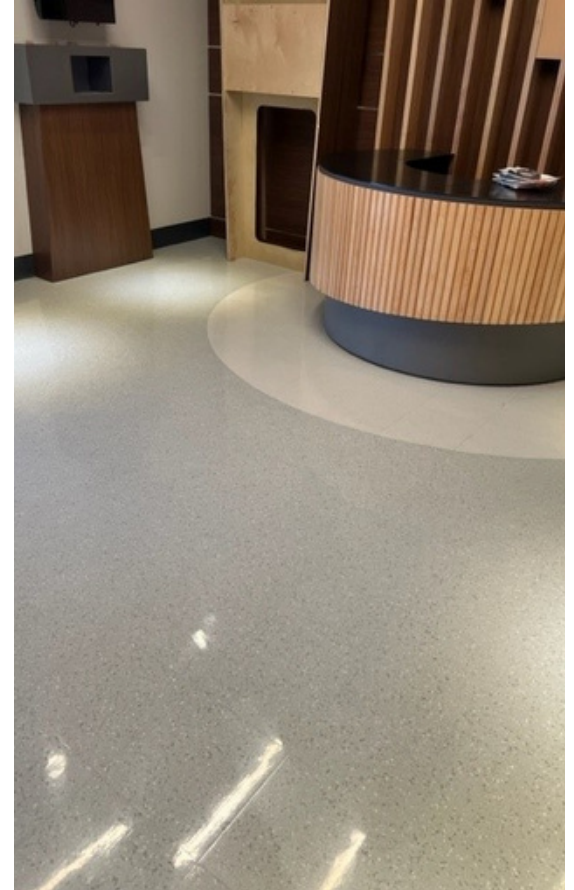

MATERIAL SPECIFICATIONS

AB Texas Granite | 12"
15 - White

AB Texas Granite | 12"
17 - Luxe Grey

AB Texas Granite | 12"
37 - Grey

AB Texas Granite | 12"
52 - Warm Grey

AB Marathon Tile | 18"
Raised Round Midnight
Charcoal