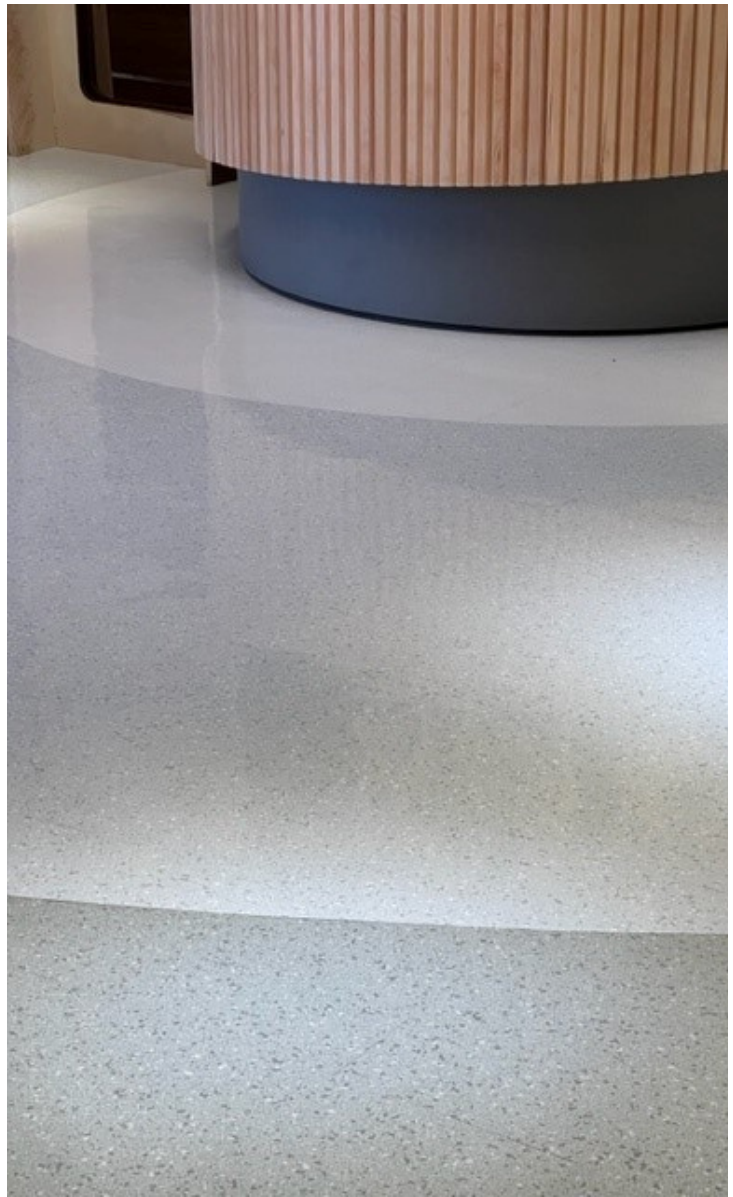

Completion Date
December 2022

Applications
Retail

AmericanBiltrite

MATERIAL SPECIFICATIONS

AB Texas Granite | 12"
15 - White

AB Texas Granite | 12"
17 - Luxe Grey

AB Texas Granite | 12"
37 - Grey

AB Texas Granite | 12"
52 - Warm Grey

AB Marathon Tile | 18"
Raised Round Midnight
Charcoal

Photo Credit(s):

All South Flooring - Anthony Deel

www.allsouthflooring.com

704.690.1871

300 Forsyth Hall Dr, Ste B
Charlotte, NC 28273

info@allsouthflooring.com