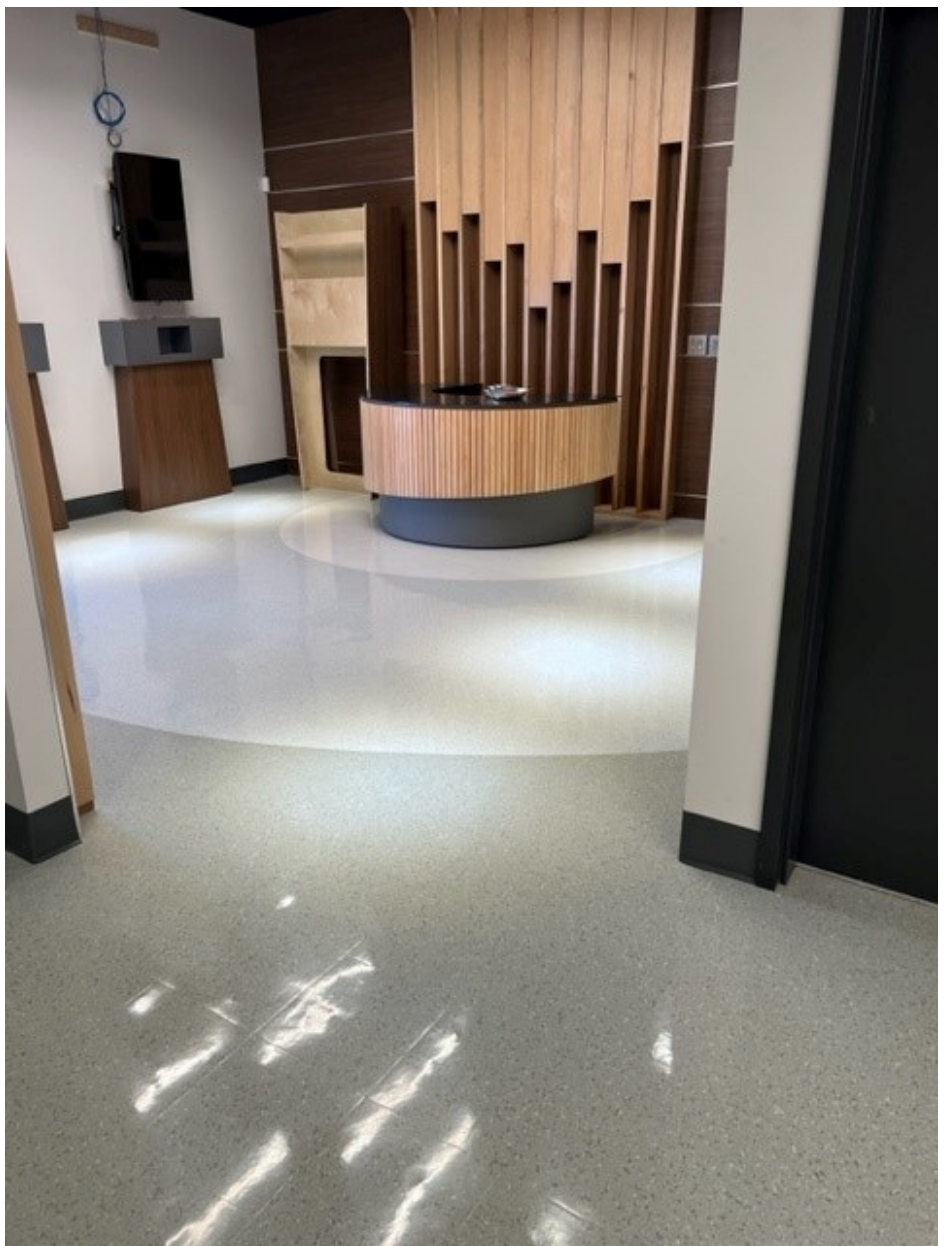

Completion Date
December 2022

Applications
Retail

AmericanBiltrite

MATERIAL SPECIFICATIONS

AB Texas Granite | 12"
15 - White

AB Texas Granite | 12"
17 - Luxe Grey

AB Texas Granite | 12"
37 - Grey

AB Texas Granite | 12"
52 - Warm Grey